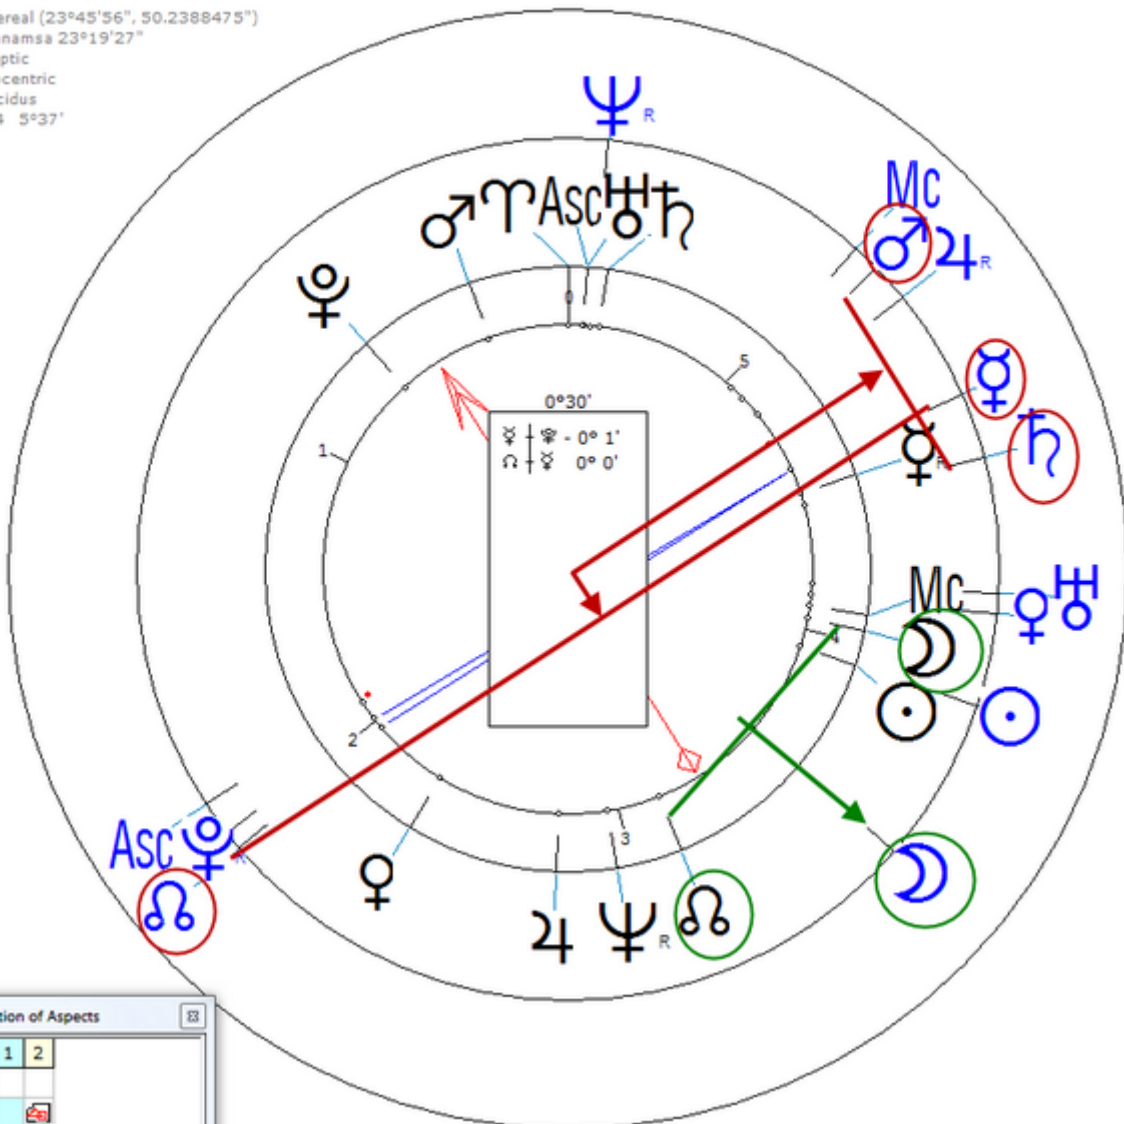

Solar Return (Harmonic 64)

Solar $\♂/\hbar = \text{Solar } \text{♀}/\text{♁}$;

Solar $\text{☾} = \text{☾}_n/\text{♁}_n$;

Solar $\text{☾}/\text{♀} = \text{☾}_n$

Thibault, Marci
14 June 1968 Fri 8:55 (GMT-4) 42°43'34"N 71°11'29"W
Methuen, Massachusetts, USA
Sidereal (23°45'56", 50.2388475")
Ayanamsa 23°19'27"
Ecliptic
Geocentric
Placidus
H64 5°37'